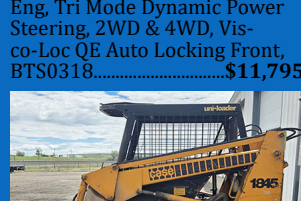

1987 Case 1854 Skid Steer, New Tires, Hyd Aug, Forks, Blade, Grapple & Smooth Buckets, CON5874.....$14,900