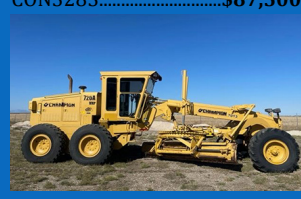

2001 Champion Grader 720A VHP, Cummins, 170hp, 4x4, EROPS, 12' Moldboard, CON677X.....$45,550